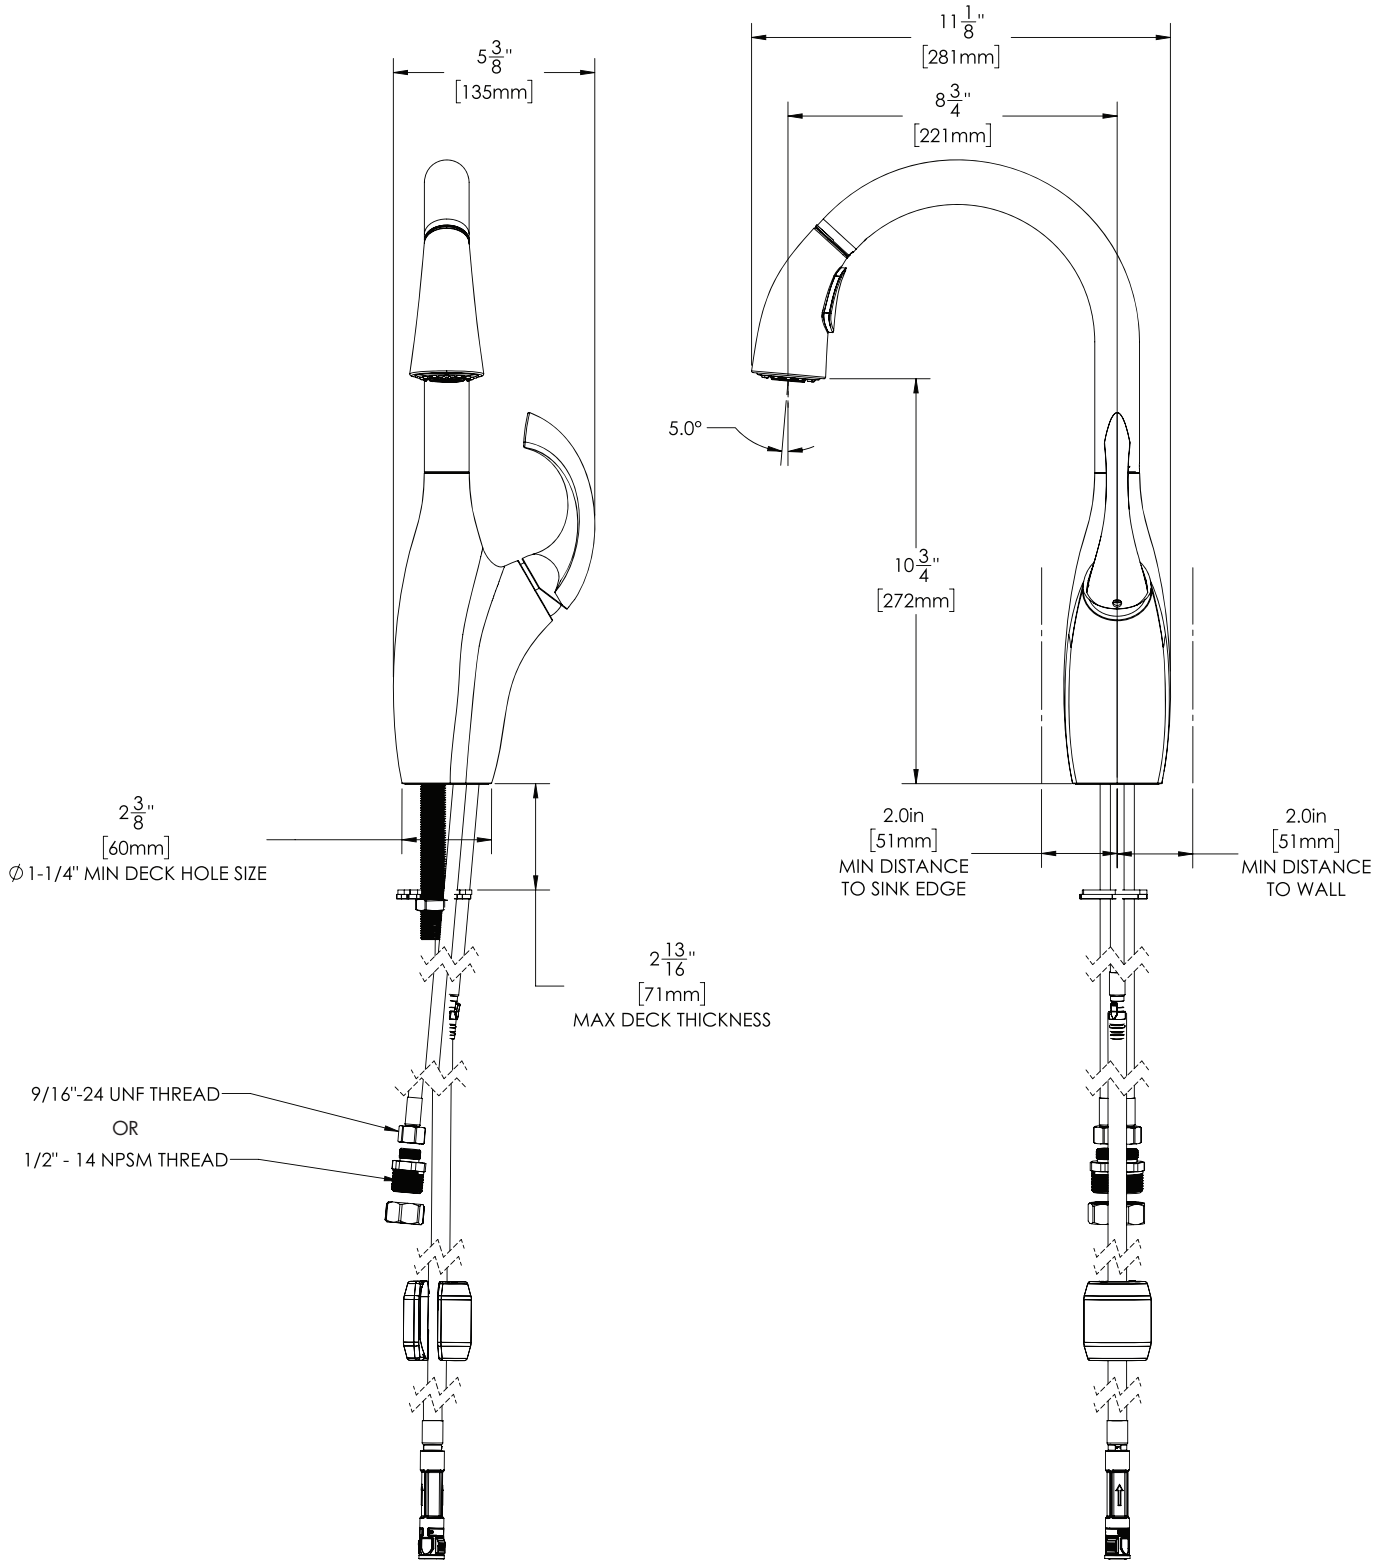

W2150C

Bristol Pull Down Kitchen Faucet

MODELS:

- W2150C: Pull Down Kitchen Faucet, Polished Chrome
- W2150SS: Pull Down Kitchen Faucet, Stainless Steel

FEATURES:

- 1.8 GPM (6.8 L/min) flow rate
- Brass construction
- Side lever handle
- 1/4 turn ceramic cartridge
- Flexible stainless steel inlet supply lines included, with 3/8" compression fittings and 1/2" threaded adaptors
- Two function pull down sprayer: aerated and spray
- Corrosion resistant finishes

STOCK FINISH:

ADD-ON:

- SB-DECK: Kitchen Deck Plate (PC, SS)

STANDARDS:

- ASME A112.18.1/CSA B125.1 certified
- NSF/ANSI 61 certified
- NSF 372 certified
- CEC (CA Energy Commission) certified

Information continues on next page

All dimensions are in inches (millimeters) unless otherwise specified and are subject to change without notice.

Architect/Engineer Approval Space:

W: WINDONBAY.COM
R: 01-AUGUST 2019

W2150C

Bristol Pull Down Kitchen Faucet

All dimensions are in inches (millimeters) unless otherwise specified and are subject to change without notice.

Architect/Engineer Approval Space:

W: WINDONBAY.COM
R: 01-AUGUST 2019