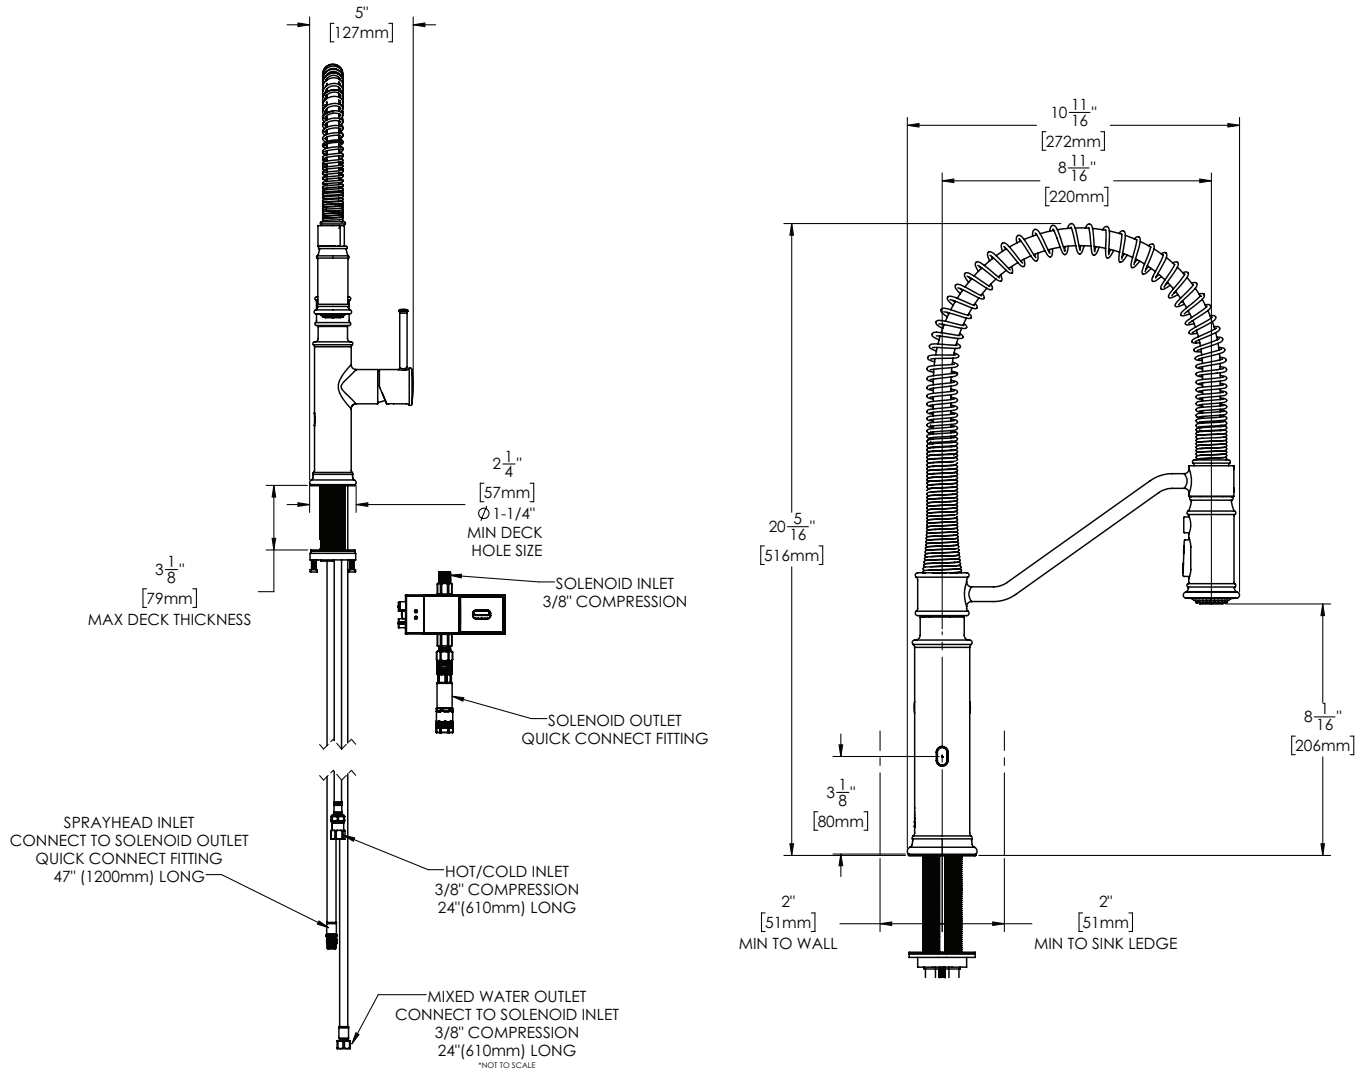

FEATURES:

- 1.8 GPM (6.8 L/min) flow rate
- Brass construction
- 20-5/16 in. faucet height
- Side lever handle
- 1/4 turn ceramic cartridge
- Side mounted sensor eye
- One million cycle solenoid life
- Flexible stainless steel inlet supply lines included, with 3/8" compression fittings
- Three function: aerated, spray and boost
- Spray duration: 2 minutes (240 seconds)
- Batteries included (6 AA)

Information continues on next page

All dimensions are in inches (millimeters) unless otherwise specified and are subject to change without notice.

Architect/Engineer Approval Space:

W: WINDONBAY.COM
R: 01-FEBRUARY 2021

WS2151C

Bristol Spring Pull Down Touchless Kitchen Faucet

WINDON BAY

All dimensions are in inches (millimeters) unless otherwise specified and are subject to change without notice.

Architect/Engineer Approval Space: